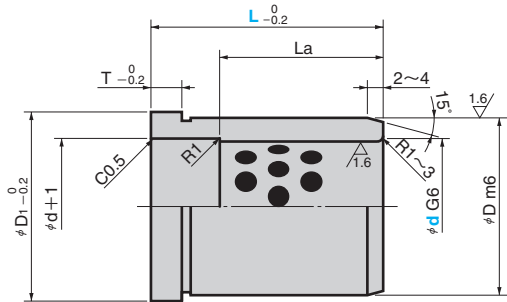

RGB

● Sliding Direction

Material : Bronze with Graphite(SO#50 SP2)

*Operation ambient temperature: 0 to 170°C

d G6	D m6	La	E	Catalog No.	d	L
12	18	+0.018 +0.007	4	RGB	12	9
						14
						19
						24
16	25	+0.017 +0.006	4	RGB	16	14
						19
						24
						29
20	30	+0.021 +0.008	6	RGB	20	24
						29
						34
						39
25	35	+0.020 +0.007	8	RGB	25	34
						39
						49
						59

d G6	D m6	La	E	Catalog No.	d	L
30	42	+0.020 +0.007	8	RGB	30	29
						34
						39
						49
35	48	+0.025 +0.009	8	RGB	35	59
						60
						29
						34
40	55	+0.025 +0.009	8	RGB	40	39
						49
						59
						69
50	70	+0.030 +0.011	10	RGB	50	79
						89
						90
						99
60	80	+0.029 +0.010	10	RGB	60	59
						69
						79
						89
80	100	+0.035 +0.013	10	RGB	80	90
						99
						109
						119

Order

Catalog No. **RGB** d **25** - L **39**

RGBF

● Sliding Direction

Material : Bronze with Graphite(SO#50 SP2)

*Operation ambient temperature: 0 to 170°C

d G6	D m6	D1	T	La	Catalog No.	d	L
12	18	+0.018 +0.007	25	4	19	12	19
					24		24
					29		29
					34		34
16	+0.017 +0.006	25	30	6	19	16	19
					24		24
					29		29
					30		34
20	30	+0.021 +0.008	35	8	30	20	39
					34		24
					39		29
					40		34
25	35	+0.025 +0.009	40	8	24	25	24
					29		29
					34		34
					39		39
30	42	+0.020 +0.007	47	10	49	30	49
					59		59
					60		69
					69		79
35	48	+0.025 +0.009	54	10	39	35	39
					49		49
					59		59
					69		69
40	55	+0.025 +0.009	61	12	69	40	69
					79		79
					80		89
					89		99
50	70	+0.030 +0.011	76	12	49	50	49
					59		59
					69		69
					79		79
60	80	+0.029 +0.010	86	15	89	60	89
					90		99
					99		109
					109		109
60	80	+0.029 +0.010	86	15	109	60	109
					110		119
							129
							149