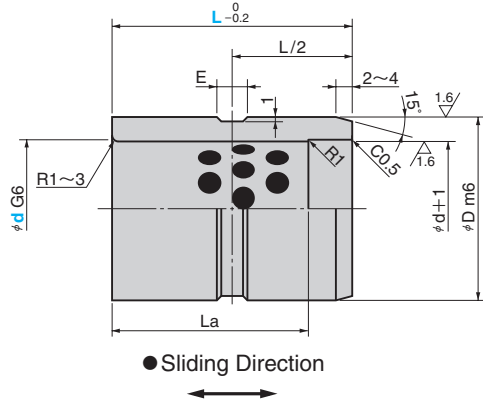

RGB

● Sliding Direction

Material : Bronze with Graphite(SO#50 SP2)

*Operation ambient temperature: 0 to 170°C

d G6	D m6	La	E	Catalog No.	d	L
12	18	+0.018 +0.007	4	RGB	12	9
						14
						19
						24
16	25	+0.017 +0.006	4	RGB	16	14
						19
						24
						29
20	30	+0.021 +0.008	6	RGB	20	24
						29
						34
						39
25	35	+0.020 +0.007	8	RGB	25	34
						39
						49
						59

d G6	D m6	La	E	Catalog No.	d	L
30	42	+0.020 +0.007	8	RGB	30	29
						34
						39
						49
35	48	+0.025 +0.009	8	RGB	35	59
						60
						29
						34
40	55	+0.025 +0.009	8	RGB	40	39
						49
						59
						69
50	70	+0.030 +0.011	10	RGB	50	79
						89
						90
						99
60	80	+0.029 +0.010	10	RGB	60	59
						69
						79
						89
80	100	+0.035 +0.013	10	RGB	80	90
						99
						109
						119

Order

Catalog No. **RGB** d **25** - L **39**

RGBF

● Sliding Direction

Material : Bronze with Graphite(SO#50 SP2)

*Operation ambient temperature: 0 to 170°C

d G6	D m6	D1	T	La	Catalog No.	d	L
12	18	+0.018 +0.007	25	4	19	12	19
					24		24
					29		29
					34		34
16	+0.017 +0.006	25	30	6	19	16	19
					24		24
					29		29
					30		34
20	30	+0.021 +0.008	35	8	30	20	39
					34		24
					39		29
					40		34
25	35	+0.025 +0.009	40	8	24	25	24
					29		29
					34		34
					39		39
30	42	+0.020 +0.007	47	10	49	30	49
					59		59
					60		69
					69		79
35	48	+0.025 +0.009	54	10	39	35	39
					49		49
					59		59
					69		69
40	55	+0.025 +0.009	61	12	69	40	69
					79		79
					80		89
					89		99
50	70	+0.030 +0.011	76	12	49	50	49
					59		59
					69		69
					79		79
60	80	+0.029 +0.010	86	15	89	60	89
					90		99
					99		109
					109		109
60	80	+0.029 +0.010	86	15	109	60	109
					110		119
							129
							149